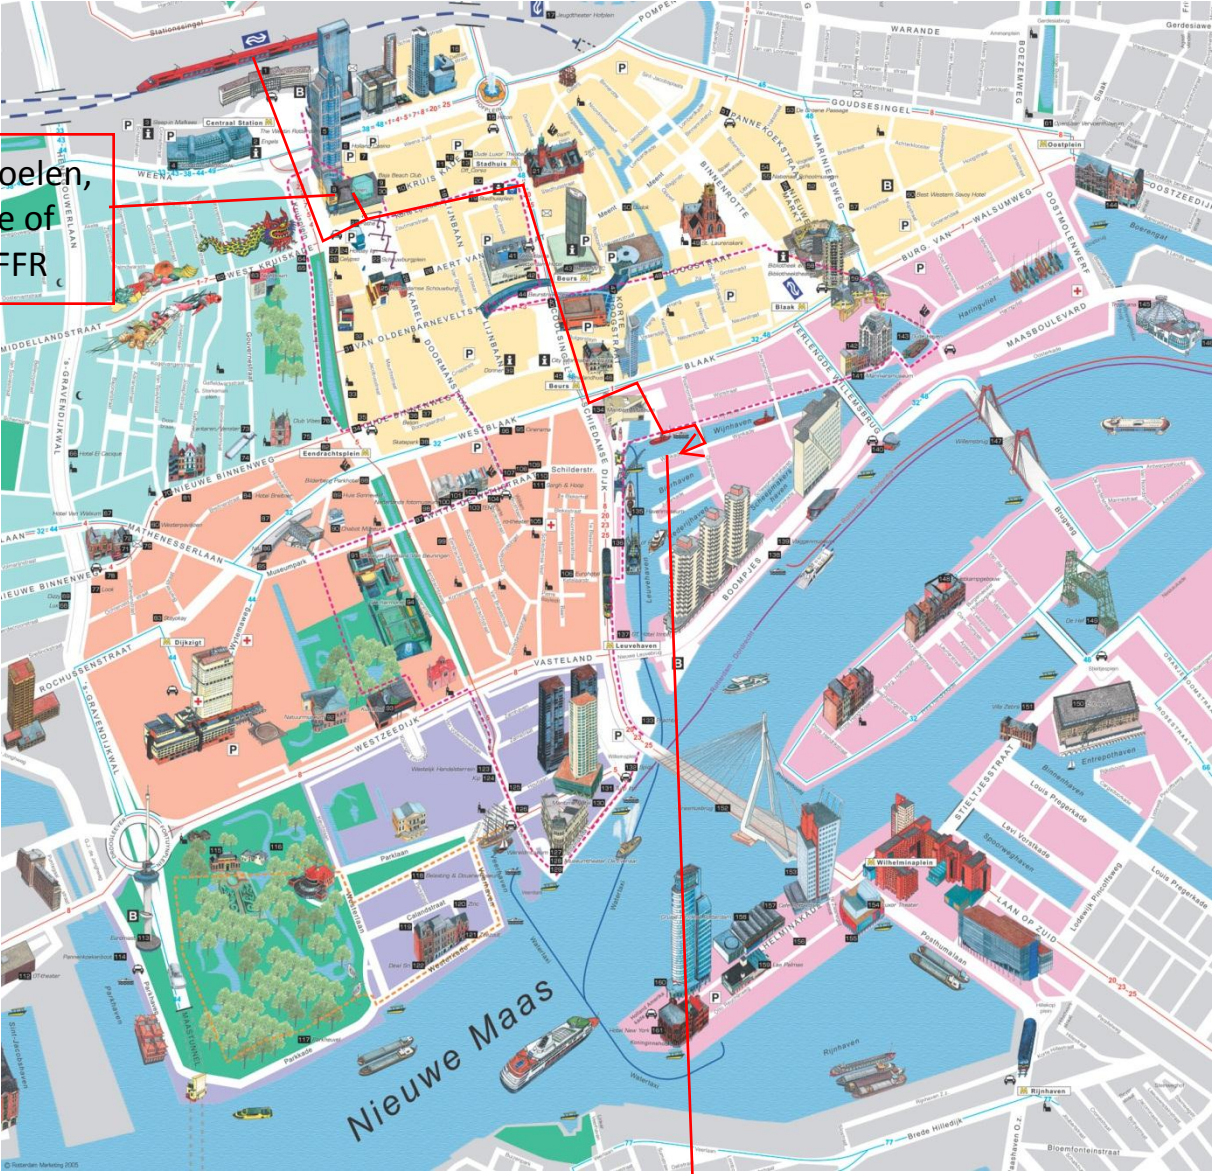

Location of Klipper Aldebaran in the centre of Rotterdam, during the IFFR

De Doelen,
Office of
the IFFR

Location of Klipper Aldebaran
Wijkade t/o 52
3011VZ Rotterdam
Opposite of the red Lightschip